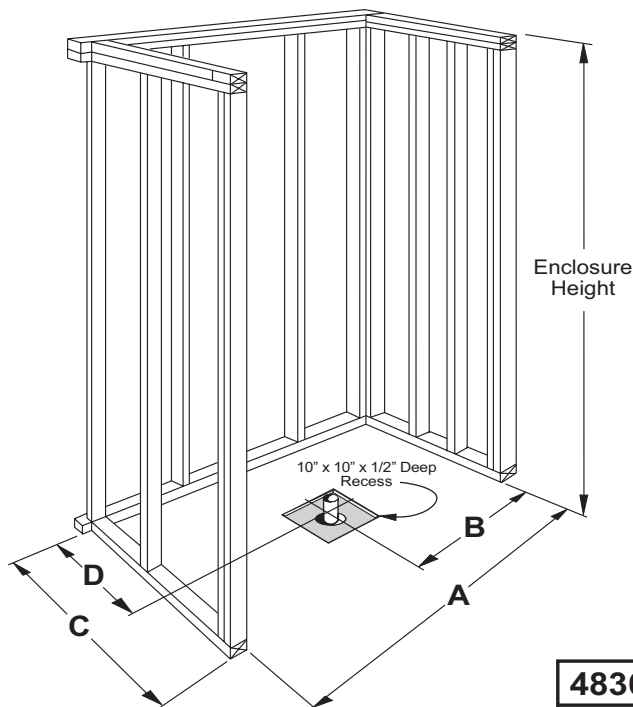

FREE OM SHOWERS

MODEL: APF4836BF4P Freedom Accessible Shower Submittal Data - Installation

BASE / WALL MATING DETAIL

	A	B	C	D
4836 4P	48 1/4"	24 1/8"	37 1/4"	18 1/8"