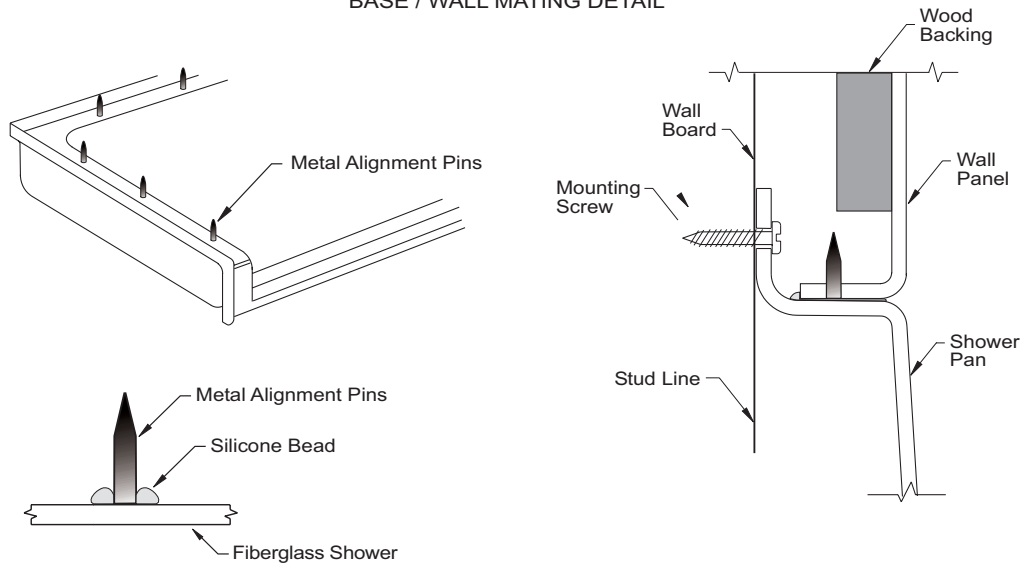

FREE OM SHOWERS

MODEL: APF4836BF4P Freedom Accessible Shower Submittal Data - Installation

BASE / WALL MATING DETAIL

	A	B	C	D
4836 4P	48 1/4"	24 1/8"	37 1/4"	18 1/8"