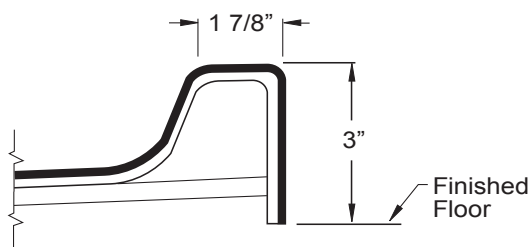

#### Product Features

- 48" x 37" x 78"
- 4-piece for remodeling
- 3" Easy Step threshold
- Self-supporting and pre-leveled shower base eliminates mud setting
- Full fiberglass encapsulated wood backing on walls
- Tile pattern easy to clean gelcoat finish
- 3 molded soap ledges
- Textured slip-resistant floor
- Center drain location

ASSEMBLY VIEW - N.T.S.