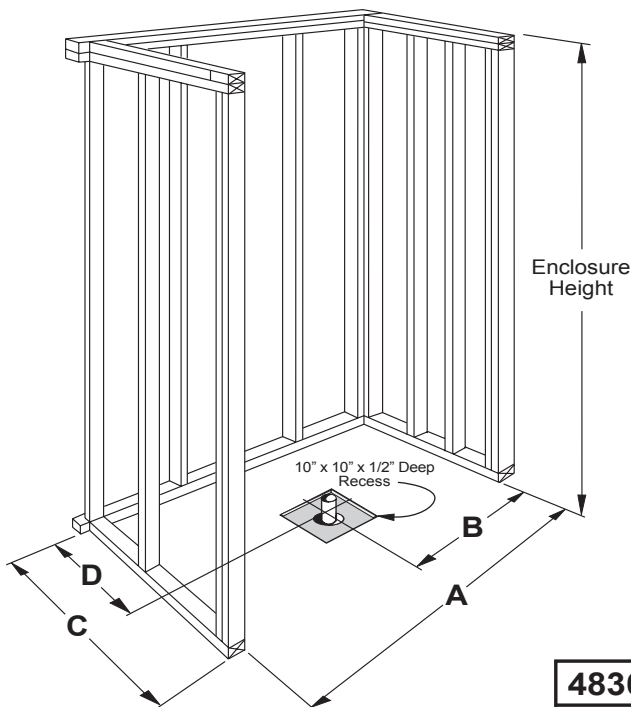

FREEDOM SHOWERS

MODEL: APF4836SH4P3.0 Freedom Accessible Shower Submittal Data - Installation

BASE / WALL MATING DETAIL

	A	B	C	D
4836 4P	48 1/4"	24 1/8"	37 1/4"	18 1/8"