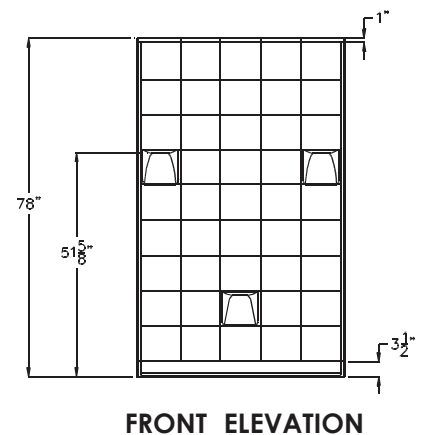

FREE **OM** SHOWERS

MODEL: APF4836SH4P3 Accessible Shower

Submittal Data

Product Features

- 48" x 37" x 78"
- 4-piece for remodeling
- 3" Easy Step threshold
- Self-supporting and pre-leveled shower base eliminates mud setting
- Full fiberglass encapsulated wood backing on walls
- Tile pattern easy to clean gelcoat finish
- 3 molded soap ledges
- Textured slip-resistant floor
- Center drain location

Code Compliance

- IPC International Plumbing Code
- UPC Uniform Plumbing Code
- ANSI Z124.2 Standards for Plastic Showers
- Complies with CSA Standards

Optional Accessories (Installed at job site)

- Folding Shower Seat
- Caulkless Drain
- Grab Bars
- Shower Rod and Curtain
- Pressure Balance Valve with hand-held Shower and Slide Bar