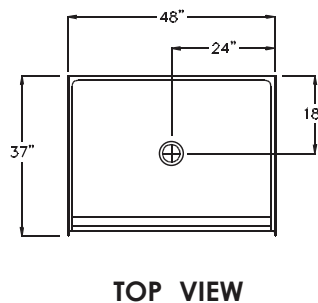

FREE **OM** SHOWERS

MODEL: APF4836SH4P3 Accessible Shower

Submittal Data

Product Features

- 48" x 37" x 78"
- 4-piece for remodeling
- 3" Easy Step threshold
- Self-supporting and pre-leveled shower base eliminates mud setting
- Full fiberglass encapsulated wood backing on walls
- Tile pattern easy to clean gelcoat finish
- 3 molded soap ledges
- Textured slip-resistant floor
- Center drain location

Code Compliance

- IPC International Plumbing Code
- UPC Uniform Plumbing Code
- ANSI Z124.2 Standards for Plastic Showers
- Complies with CSA Standards

Optional Accessories (Installed at job site)

- Folding Shower Seat
- Caulkless Drain
- Grab Bars
- Shower Rod and Curtain
- Pressure Balance Valve with hand-held Shower and Slide Bar