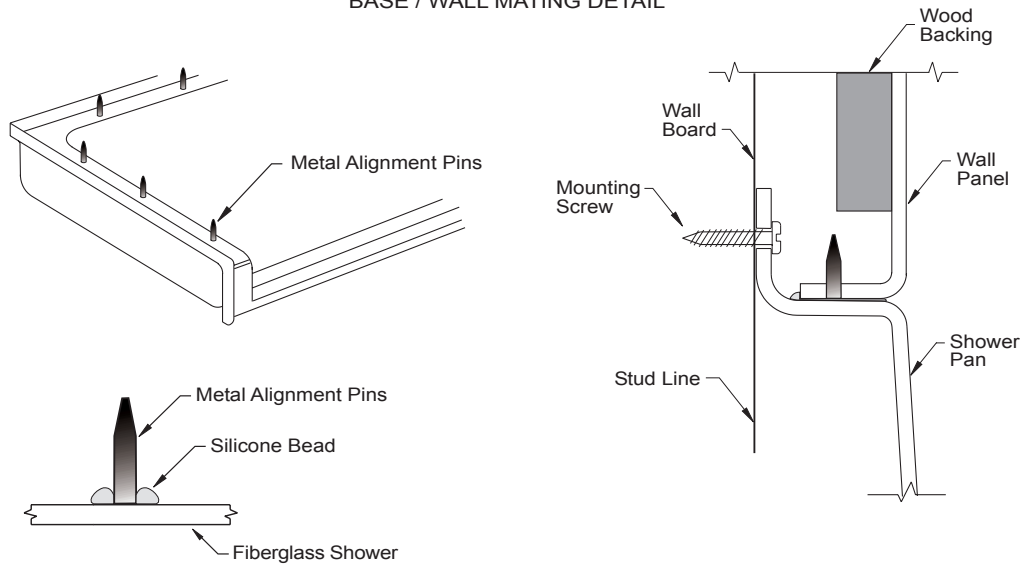

FREEDOM SHOWERS

MODEL: APF4836SH4P3.0 Freedom Accessible Shower Submittal Data - Installation

BASE / WALL MATING DETAIL

	A	B	C	D
4836 4P	48 1/4"	24 1/8"	37 1/4"	18 1/8"