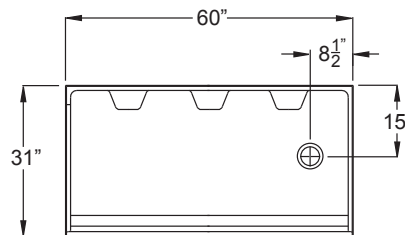

Shower shown with available accessories
Shower stall comes standard in white.

FREE OM SHOWERS

MODEL: APF6030SH5P4 Freedom Easy Step Shower

Submittal Data

Product Features

- 60" x 31" x 78"
- 5-piece for remodeling
- 4" dam
- Self-supporting and pre-leveled shower base eliminates mud setting
- Full fiberglass encapsulated wood backing on walls
- tile pattern easy to clean gelcoat finish
- 3 molded soap ledges
- Textured slip-resistant floor
- Left or Right drain location

THRESHOLD VIEW

FREE OM SHOWERS

MODEL: APF6030SH5P4 Freedom Easy Step Shower Submittal Data - Installation

BASE / WALL MATING DETAIL

A	B	C	D
60 1/4"	8 1/2"	31 1/4"	15"