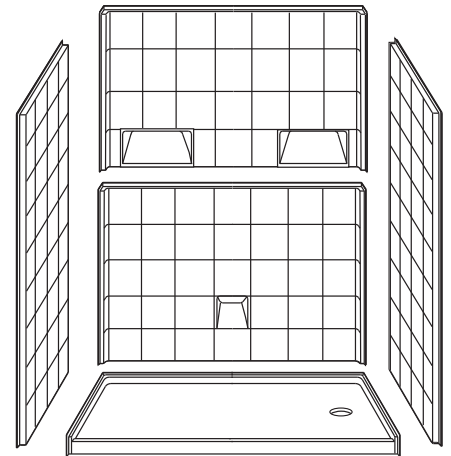

Freedom Easy Step Shower 60" x 31"

Model APF6030SH5P4

60" x 31" x 78"

5-piece for remodeling

4" dam with pre-leveled and reinforced shower base for easy installation

3 molded soap ledges

Durable, luxurious and easy to clean gelcoat fiberglass with 8" tile pattern

Full plywood backing in walls offers strength and easy installation of accessories

Accessories available:
Grab bars, padded folding shower seat, collapsible water retainer, weighted shower curtain and rod, slide bar with handheld shower, pressure balance valve, caulkless drain

Shower shown with available accessories
Shower stall comes standard in white.

FREE OM SHOWERS

MODEL: APF6030SH5P4 Freedom Easy Step Shower

Submittal Data

Product Features

- 60" x 31" x 78"
- 5-piece for remodeling
- 4" dam
- Self-supporting and pre-leveled shower base eliminates mud setting
- Full fiberglass encapsulated wood backing on walls
- tile pattern easy to clean gelcoat finish
- 3 molded soap ledges
- Textured slip-resistant floor
- Left or Right drain location

Code Compliance

- IPC International Plumbing Code
- UPC Uniform Plumbing Code, Complies with CSA Standards
- ANSI Z124.2 Standards for Plastic Showers

Optional Accessories (Installed at job site)

- Collapsible Water Retainer
- Folding Shower Seat
- Caulkless Drain
- Grab Bars
- Shower Rod and Curtain
- Pressure Balance Valve with hand-held Shower and Slide Bar