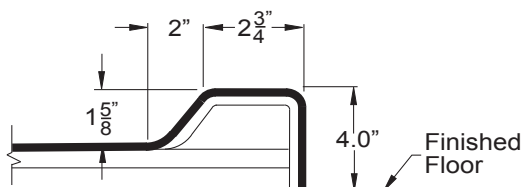

FREE OM SHOWERS

MODEL: APF6030SH5P4 Freedom Easy Step Shower

Submittal Data

Product Features

- 60" x 31" x 78"
- 5-piece for remodeling
- 4" dam
- Self-supporting and pre-leveled shower base eliminates mud setting
- Full fiberglass encapsulated wood backing on walls
- tile pattern easy to clean gelcoat finish
- 3 molded soap ledges
- Textured slip-resistant floor
- Left or Right drain location

Code Compliance

- IPC International Plumbing Code
- UPC Uniform Plumbing Code, Complies with CSA Standards
- ANSI Z124.2 Standards for Plastic Showers

Optional Accessories (Installed at job site)

- Collapsible Water Retainer
- Folding Shower Seat
- Caulkless Drain
- Grab Bars
- Shower Rod and Curtain
- Pressure Balance Valve with hand-held Shower and Slide Bar

THRESHOLD VIEW