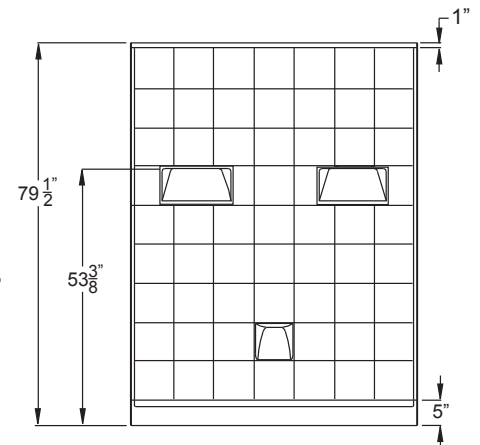

Freedom Easy Step Shower 60" x 31"

Model APF6030SH5P4

60" x 31" x 78"

5-piece for remodeling

4" dam with pre-leveled and reinforced shower base for easy installation

3 molded soap ledges

Durable, luxurious and easy to clean gelcoat fiberglass with 8" tile pattern

Shower shown with available accessories
Shower stall comes standard in white.

FREE OM SHOWERS

MODEL: APF6030SH5P4 Freedom Easy Step Shower

Submittal Data

Product Features

- 60" x 31" x 78"
- 5-piece for remodeling
- 4" dam
- Self-supporting and pre-leveled shower base eliminates mud setting
- Full fiberglass encapsulated wood backing on walls
- tile pattern easy to clean gelcoat finish
- 3 molded soap ledges
- Textured slip-resistant floor
- Left or Right drain location

THRESHOLD VIEW

FREE OM SHOWERS

MODEL: APF6030SH5P4 Freedom Easy Step Shower Submittal Data - Installation

BASE / WALL MATING DETAIL

A	B	C	D
60 1/4"	8 1/2"	31 1/4"	15"