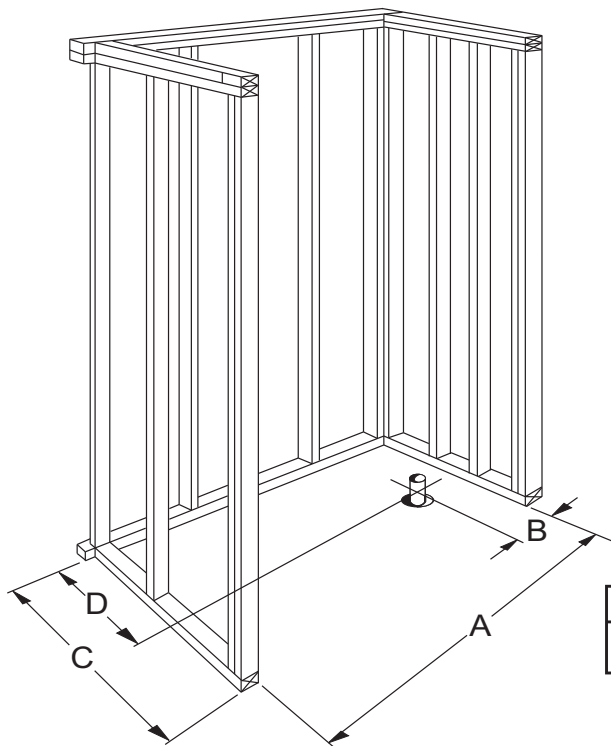

Freedom Easy Step Shower 60" x 31"

Model APF6030SH5P4

60" x 31" x 78"

5-piece for remodeling

4" dam with pre-leveled and reinforced shower base for easy installation

3 molded soap ledges

Durable, luxurious and easy to clean gelcoat fiberglass with 8" tile pattern

Shower shown with available accessories
Shower stall comes standard in white.

FREE OM SHOWERS

MODEL: APF6030SH5P4 Freedom Easy Step Shower

Submittal Data

Product Features

- 60" x 31" x 78"
- 5-piece for remodeling
- 4" dam
- Self-supporting and pre-leveled shower base eliminates mud setting
- Full fiberglass encapsulated wood backing on walls
- tile pattern easy to clean gelcoat finish
- 3 molded soap ledges
- Textured slip-resistant floor
- Left or Right drain location

Code Compliance

- IPC International Plumbing Code
- UPC Uniform Plumbing Code, Complies with CSA Standards
- ANSI Z124.2 Standards for Plastic Showers

Optional Accessories (Installed at job site)

- Collapsible Water Retainer
- Folding Shower Seat
- Caulkless Drain
- Grab Bars
- Shower Rod and Curtain
- Pressure Balance Valve with hand-held Shower and Slide Bar

THRESHOLD VIEW

FREE OM SHOWERS

MODEL: APF6030SH5P4 Freedom Easy Step Shower Submittal Data - Installation

BASE / WALL MATING DETAIL

A	B	C	D
60 1/4"	8 1/2"	31 1/4"	15"