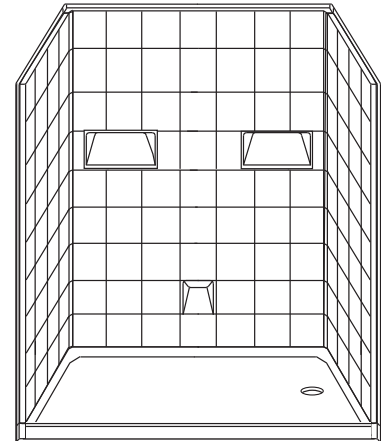

FREE OM SHOWERS

MODEL: APF6030SH5P4 Freedom Easy Step Shower

Submittal Data

Product Features

- 60" x 31" x 78"
- 5-piece for remodeling
- 4" dam
- Self-supporting and pre-leveled shower base eliminates mud setting
- Full fiberglass encapsulated wood backing on walls
- tile pattern easy to clean gelcoat finish
- 3 molded soap ledges
- Textured slip-resistant floor
- Left or Right drain location

Code Compliance

- IPC International Plumbing Code
- UPC Uniform Plumbing Code, Complies with CSA Standards
- ANSI Z124.2 Standards for Plastic Showers

Optional Accessories (Installed at job site)

- Collapsible Water Retainer
- Folding Shower Seat
- Caulkless Drain
- Grab Bars
- Shower Rod and Curtain
- Pressure Balance Valve with hand-held Shower and Slide Bar

THRESHOLD VIEW