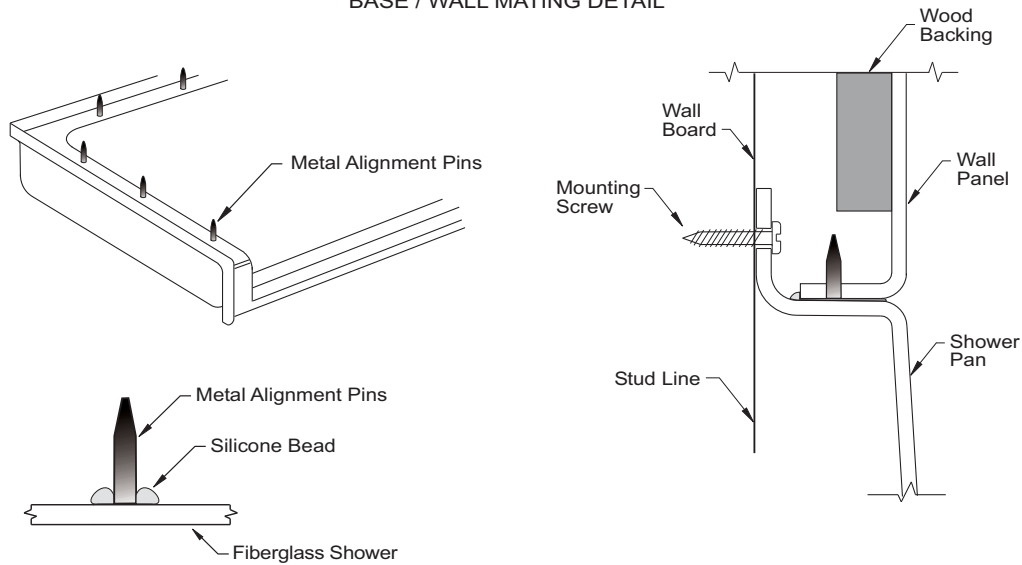

Full plywood backing in walls offers strength and easy installation of accessories

Accessories available:
Grab bars, padded folding shower seat, collapsible water retainer, weighted shower curtain and rod, slide bar with handheld shower, pressure balance valve, caulkless drain

Shower shown with available accessories
Shower stall comes standard in white.

FREE OM SHOWERS

MODEL: APF6030SH5P4 Freedom Easy Step Shower

Submittal Data

Product Features

- 60" x 31" x 78"
- 5-piece for remodeling
- 4" dam
- Self-supporting and pre-leveled shower base eliminates mud setting
- Full fiberglass encapsulated wood backing on walls
- tile pattern easy to clean gelcoat finish
- 3 molded soap ledges
- Textured slip-resistant floor
- Left or Right drain location

Code Compliance

- IPC International Plumbing Code
- UPC Uniform Plumbing Code, Complies with CSA Standards
- ANSI Z124.2 Standards for Plastic Showers

Optional Accessories (Installed at job site)

- Collapsible Water Retainer
- Folding Shower Seat
- Caulkless Drain
- Grab Bars
- Shower Rod and Curtain
- Pressure Balance Valve with hand-held Shower and Slide Bar

THRESHOLD VIEW

FREE OM SHOWERS

MODEL: APF6030SH5P4 Freedom Easy Step Shower Submittal Data - Installation

BASE / WALL MATING DETAIL

A	B	C	D
60 1/4"	8 1/2"	31 1/4"	15"