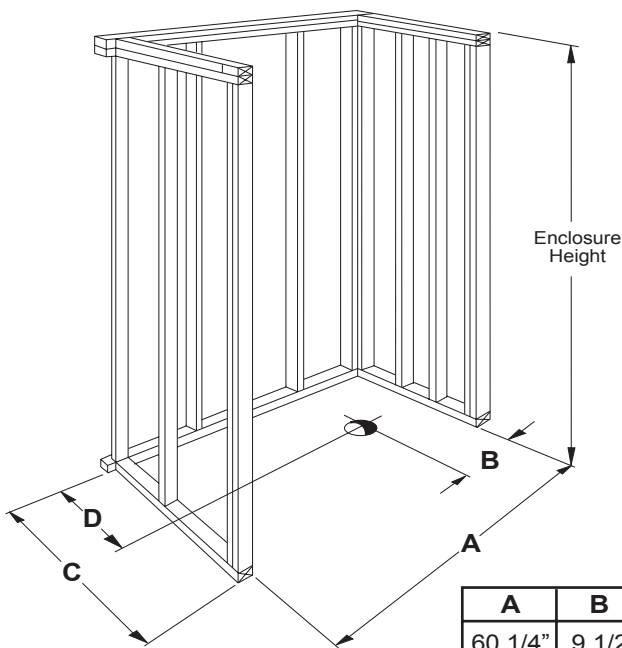

FREEDOM SHOWERS

MODEL: APF6032SH3P Freedom Easy Step Shower

Submittal Data

Product Features

- 60" x 33" x 77"
- 3-piece for remodeling
- 4" threshold
- Full fiberglass encapsulated wood backing on walls
- Tile pattern easy to clean gelcoat finish
- 1 molded soap ledge and foot ledge
- Textured slip-resistant floor
- Left or Right drain location

PERSPECTIVE VIEW - N.T.S.

ASSEMBLY VIEW - N.T.S.

TOP VIEW

THRESHOLD VIEW

Made in America

FREEDOM SHOWERS

MODEL: APF6032SH3P Freedom Easy Step Shower Submittal Data - Installation

BASE / WALL MATING DETAIL

| A | B | C | D |
|---------|--------|-----|---------|
| 60 1/4" | 9 1/2" | 33" | 15 3/4" |