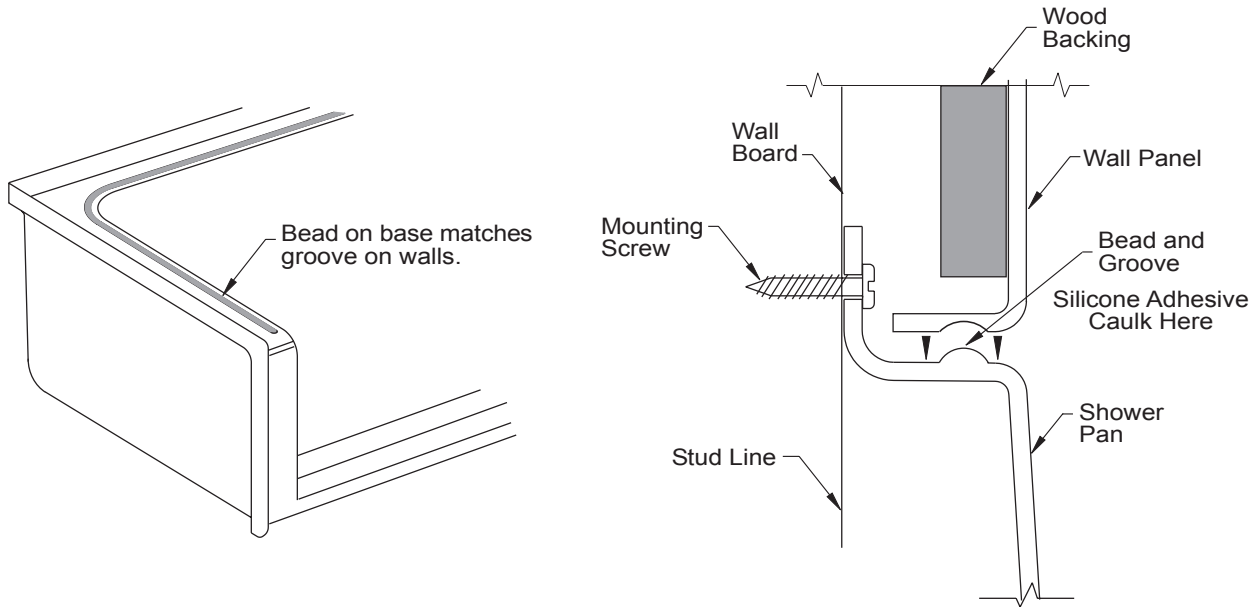

Full plywood backing in walls offers strength and easy installation of accessories

Accessories available:
Grab bars, Decorative Bars, weighted shower curtain and rod, slide bar with handheld shower, pressure balance valve, caulkless drain.

FREEDOM SHOWERS

MODEL: APF6032SH3P Freedom Easy Step Shower

Submittal Data

Product Features

- 60" x 33" x 77"
- 3-piece for remodeling
- 4" threshold
- Full fiberglass encapsulated wood backing on walls
- Tile pattern easy to clean gelcoat finish
- 1 molded soap ledge and foot ledge
- Textured slip-resistant floor
- Left or Right drain location

Code Compliance

- IPC International Plumbing Code
- UPC Uniform Plumbing Code
- ANSI Z124.2 Standards for Plastic Showers

Optional Accessories (Installed at job site)

- Decorative Bars
- Caulkless Drain
- Grab bars
- Shower Rod and Curtain
- Pressure Balance Valve with hand-held Shower and Slide bar

PERSPECTIVE VIEW - N.T.S.

ASSEMBLY VIEW - N.T.S.

TOP VIEW

THRESHOLD VIEW

Made in America

FREEDOM SHOWERS

MODEL: APF6032SH3P Freedom Easy Step Shower Submittal Data - Installation

BASE / WALL MATING DETAIL