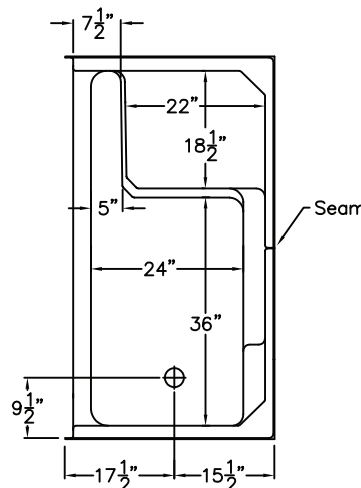

FREEDOM SHOWERS

MODEL: APF6032SH3P Freedom Easy Step Shower

Submittal Data

Product Features

- 60" x 33" x 77"
- 3-piece for remodeling
- 4" threshold
- Full fiberglass encapsulated wood backing on walls
- Tile pattern easy to clean gelcoat finish
- 1 molded soap ledge and foot ledge
- Textured slip-resistant floor
- Left or Right drain location

Code Compliance

- IPC International Plumbing Code
- UPC Uniform Plumbing Code
- ANSI Z124.2 Standards for Plastic Showers

Optional Accessories (Installed at job site)

- Decorative Bars
- Caulkless Drain
- Grab bars
- Shower Rod and Curtain
- Pressure Balance Valve with hand-held Shower and Slide bar

PERSPECTIVE VIEW - N.T.S.

ASSEMBLY VIEW - N.T.S.

TOP VIEW

THRESHOLD VIEW

Made in America

FREEDOM SHOWERS

MODEL: APF6032SH3P Freedom Easy Step Shower Submittal Data - Installation

BASE / WALL MATING DETAIL

| A | B | C | D |
|---------|--------|-----|---------|
| 60 1/4" | 9 1/2" | 33" | 15 3/4" |