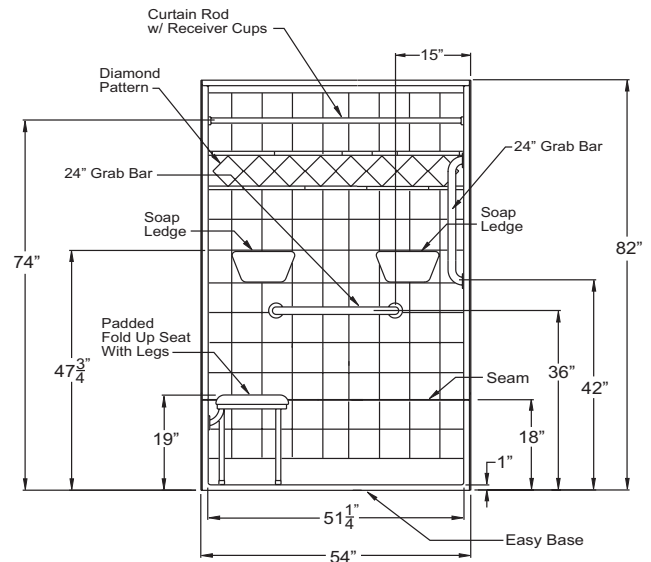

FREEDOM SHOWERS

MODEL: APFXST5430BFKD1 Accessible Shower

Submittal Data

Product Features

- 54" x 31" x 82"
- 4-piece for remodeling
- 1" barrier free threshold
- Self-supporting and pre-leveled shower base eliminates mud setting
- Full fiberglass encapsulated wood backing on walls
- Tile pattern easy to clean gelcoat finish
- 2 molded soap ledges
- Textured slip-resistant floor
- Left or Right drain location
- 30 year manufacturer limited warranty

Code Compliance

- IPC International Plumbing Code
- UPC Uniform Plumbing Code
- ANSI Z124.2 Standards for Plastic Showers

Optional Accessories (Installed at job site)

- Collapsible Water Retainer
- Folding Shower Seat
- Caulkless Drain
- Grab Bars
- Shower Rod and Curtain
- Pressure Balance Valve with hand-held Shower and Slide Bar