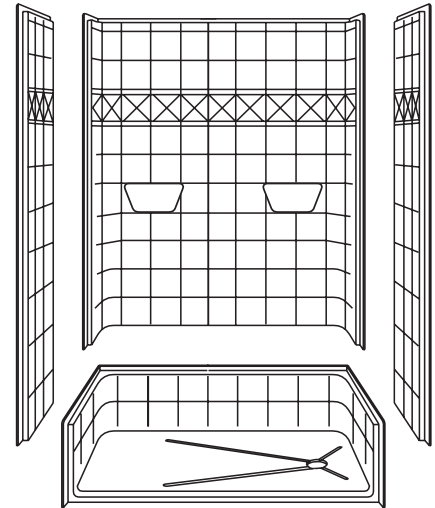

FREEDOM SHOWERS

MODEL: APFXST5430BFKD1 Accessible Shower

Submittal Data

Product Features

- 54" x 31" x 82"
- 4-piece for remodeling
- 1" barrier free threshold
- Self-supporting and pre-leveled shower base eliminates mud setting
- Full fiberglass encapsulated wood backing on walls
- Tile pattern easy to clean gelcoat finish
- 2 molded soap ledges
- Textured slip-resistant floor
- Left or Right drain location
- 30 year manufacturer limited warranty

Code Compliance

- IPC International Plumbing Code
- UPC Uniform Plumbing Code
- ANSI Z124.2 Standards for Plastic Showers

Optional Accessories (Installed at job site)

- Collapsible Water Retainer
- Folding Shower Seat
- Caulkless Drain
- Grab Bars
- Shower Rod and Curtain
- Pressure Balance Valve with hand-held Shower and Slide Bar