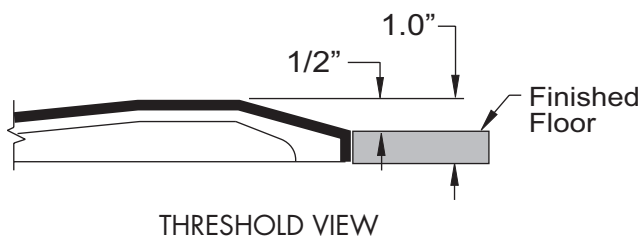

FREEDOM SHOWERS

MODEL: APFXST5430BFKD1 Accessible Shower

Submittal Data

Product Features

- 54" x 31" x 82"
- 4-piece for remodeling
- 1" barrier free threshold
- Self-supporting and pre-leveled shower base eliminates mud setting
- Full fiberglass encapsulated wood backing on walls
- Tile pattern easy to clean gelcoat finish
- 2 molded soap ledges
- Textured slip-resistant floor
- Left or Right drain location
- 30 year manufacturer limited warranty

Code Compliance

- IPC International Plumbing Code
- UPC Uniform Plumbing Code
- ANSI Z124.2 Standards for Plastic Showers

Optional Accessories (Installed at job site)

- Collapsible Water Retainer
- Folding Shower Seat
- Caulkless Drain
- Grab Bars
- Shower Rod and Curtain
- Pressure Balance Valve with hand-held Shower and Slide Bar