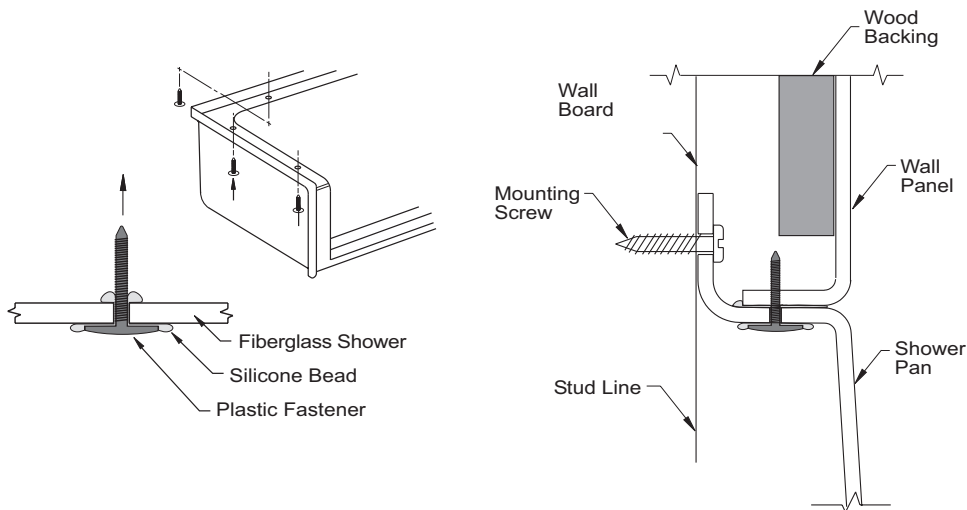

Durable, luxurious and easy
to clean gelcoat fiberglass
with 6" tile look and diamond
accent pattern

Full wood backing in walls
offers strength and easy
installation of accessories

Accessories available:
Grab bars, padded folding
shower seat, collapsible
water retainer, weighted
shower curtain and rod,
slide bar with handheld
shower, pressure balance
valve, caulkless drain

Shower stall comes standard in white
Made in America

Right drain shown
30 Year Limited Warranty

FREEDOM SHOWERS

MODEL: APFXST5430BFKD1 Accessible Shower

Submittal Data

Product Features

- 54" x 31" x 82"
- 4-piece for remodeling
- 1" barrier free threshold
- Self-supporting and pre-leveled shower base eliminates mud setting
- Full fiberglass encapsulated wood backing on walls
- Tile pattern easy to clean gelcoat finish
- 2 molded soap ledges
- Textured slip-resistant floor
- Left or Right drain location
- 30 year manufacturer limited warranty

Code Compliance

- IPC International Plumbing Code
- UPC Uniform Plumbing Code
- ANSI Z124.2 Standards for Plastic Showers

Optional Accessories (Installed at job site)

- Collapsible Water Retainer
- Folding Shower Seat
- Caulkless Drain
- Grab Bars
- Shower Rod and Curtain
- Pressure Balance Valve with hand-held Shower and Slide Bar

FREEDOM SHOWERS

MODEL: APFXST5430BFKD1 Freedom Accessible Shower Submittal Data - Installation

BASE / WALL MATING DETAIL

A	B	C	D
54 1/4"	8 1/2"	31"	15"