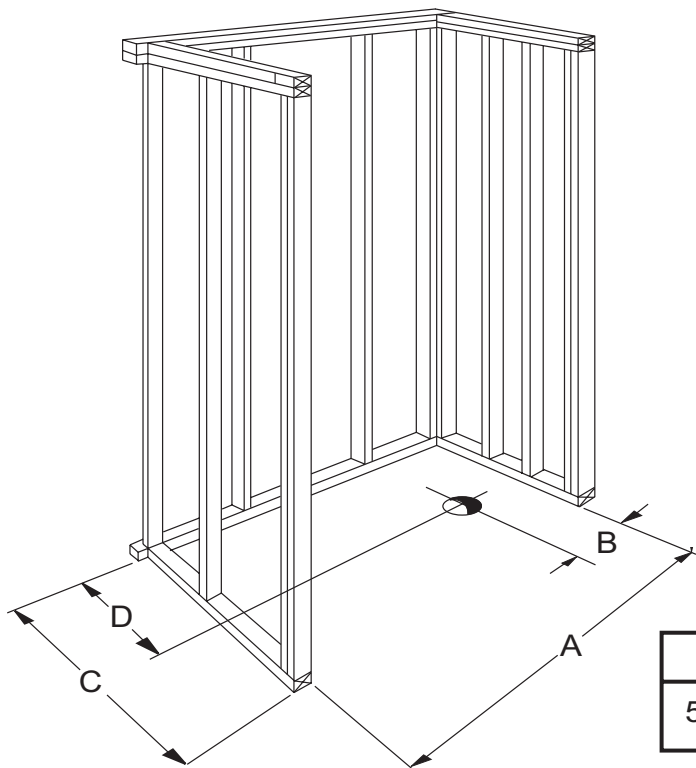

FREEDOM SHOWERS

Freedom Accessible Shower 54" x 31"

Model
APFXST5430BFKD1

54" x 31" x 82"

4-piece for remodeling

1" barrier free threshold
with pre-leveled and
reinforced shower base
for easy installation

2 molded soap ledges

Shower stall comes standard in white
Made in America

Right drain shown
30 Year Limited Warranty

FREEDOM SHOWERS

MODEL: APFXST5430BFKD1 Accessible Shower

Submittal Data

Product Features

- 54" x 31" x 82"
- 4-piece for remodeling
- 1" barrier free threshold
- Self-supporting and pre-leveled shower base eliminates mud setting
- Full fiberglass encapsulated wood backing on walls
- Tile pattern easy to clean gelcoat finish
- 2 molded soap ledges
- Textured slip-resistant floor
- Left or Right drain location
- 30 year manufacturer limited warranty

Code Compliance

- IPC International Plumbing Code
- UPC Uniform Plumbing Code
- ANSI Z124.2 Standards for Plastic Showers

Optional Accessories (Installed at job site)

- Collapsible Water Retainer
- Folding Shower Seat
- Caulkless Drain
- Grab Bars
- Shower Rod and Curtain
- Pressure Balance Valve with hand-held Shower and Slide Bar

FREEDOM SHOWERS

MODEL: APFXST5430BFKD1 Freedom Accessible Shower Submittal Data - Installation

BASE / WALL MATING DETAIL

A	B	C	D
54 1/4"	8 1/2"	31"	15"