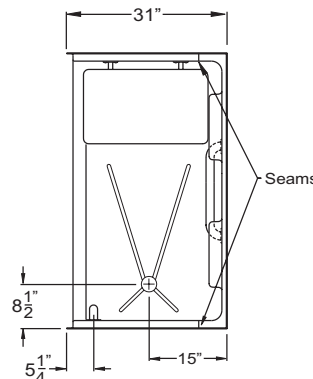

FREEDOM SHOWERS

MODEL: APFXST5430BFKD1 Accessible Shower

Submittal Data

Product Features

- 54" x 31" x 82"
- 4-piece for remodeling
- 1" barrier free threshold
- Self-supporting and pre-leveled shower base eliminates mud setting
- Full fiberglass encapsulated wood backing on walls
- Tile pattern easy to clean gelcoat finish
- 2 molded soap ledges
- Textured slip-resistant floor
- Left or Right drain location
- 30 year manufacturer limited warranty

Code Compliance

- IPC International Plumbing Code
- UPC Uniform Plumbing Code
- ANSI Z124.2 Standards for Plastic Showers

Optional Accessories (Installed at job site)

- Collapsible Water Retainer
- Folding Shower Seat
- Caulkless Drain
- Grab Bars
- Shower Rod and Curtain
- Pressure Balance Valve with hand-held Shower and Slide Bar