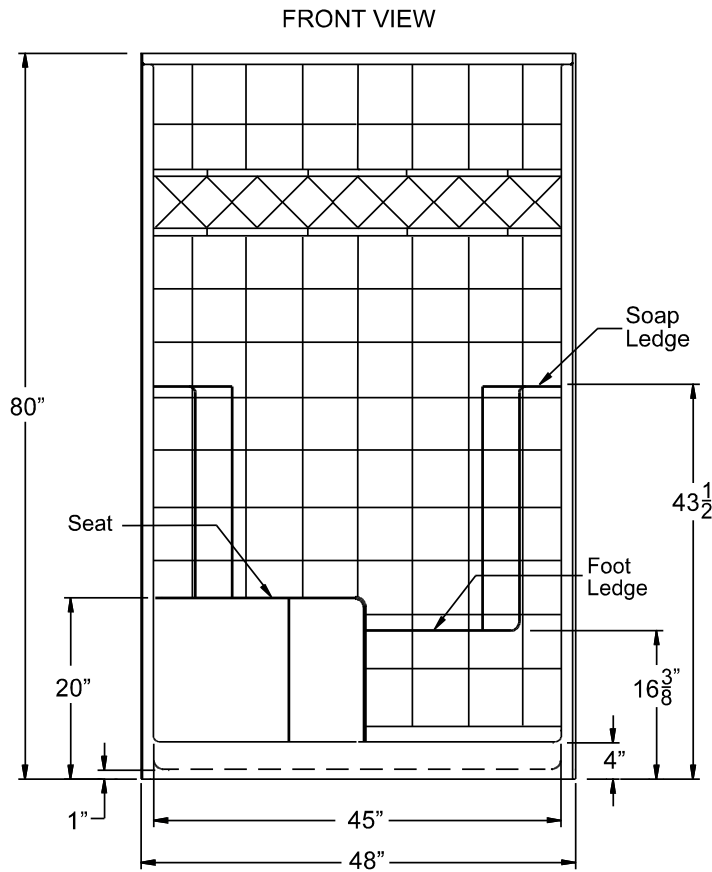

Easy Step Shower APF3648SH4

48" x 37" x 80"

4" easy step threshold

1 piece unit.

Molded seat available in
left or right,

Molded soap ledges
and foot ledge.

Durable, luxurious and
easy to clean fiberglass
gelcoat or granite syle solid
surface. 6" tile with diamond
accents

Easy Step Shower with Molded Seat

Submittal Information
Custom submittal forms completed with each order

DUE TO THE NATURE OF THE MATERIALS INVOLVED, UNIT DIMENSIONS MAY VARY ± 1/2 INCH.

Job Name:

Model No. APF3648SH4