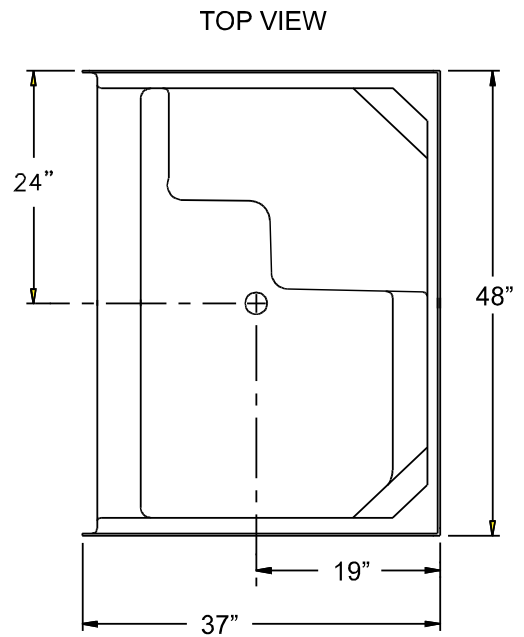

Easy Step Shower APF3648SH4

48" x 37" x 80"

4" easy step threshold

1 piece unit.

Molded seat available in
left or right,

Molded soap ledges
and foot ledge.

Durable, luxurious and
easy to clean fiberglass
gelcoat or granite syle solid
surface. 6" tile with diamond
accents

Easy Step Shower with Molded Seat

Submittal Information
Custom submittal forms completed with each order

DUE TO THE NATURE OF THE MATERIALS INVOLVED, UNIT DIMENSIONS MAY VARY ± 1/2 INCH.

Job Name:

Model No. APF3648SH4