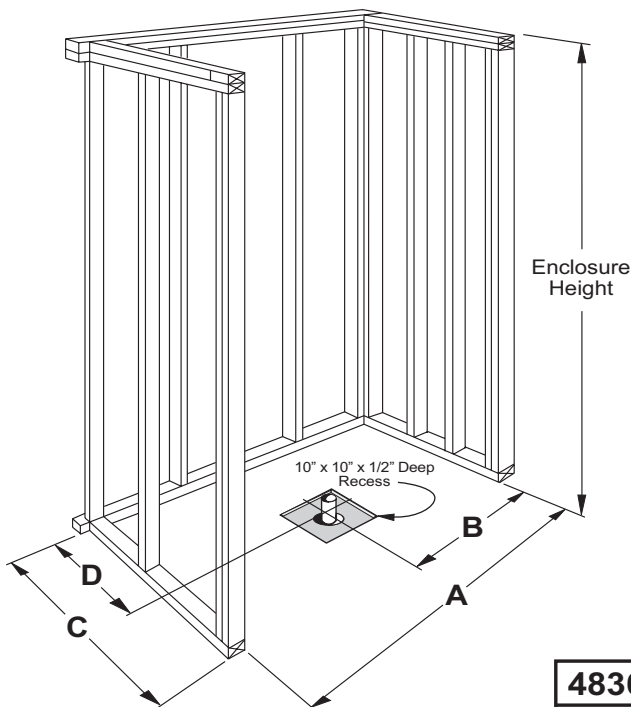

FREEDOM SHOWERS

MODEL: APF4836BF4P Freedom Accessible Shower Submittal Data - Installation

BASE / WALL MATING DETAIL

	A	B	C	D
4836 4P	48 1/4"	24 1/8"	37 1/4"	18 1/8"