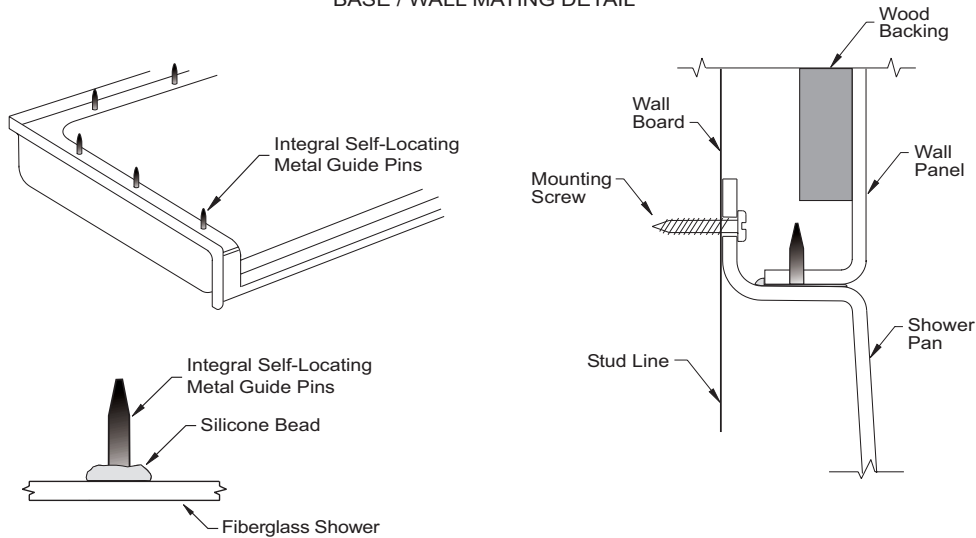

FREEDOM SHOWERS

MODEL: APF4836BF4P Freedom Accessible Shower Submittal Data - Installation

BASE / WALL MATING DETAIL

	A	B	C	D
4836 4P	48 1/4"	24 1/8"	37 1/4"	18 1/8"