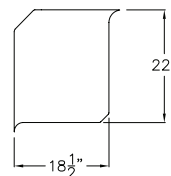

#### Optional Accessories

- Decorative Bars
- Caulkless Drain
- Grab bars
- Shower Rod and Curtain
- Pressure Balance Valve with hand-held Shower and Slide bar

FRONT VIEW

THRESHOLD VIEW

SEAT SIZE

TOP VIEW