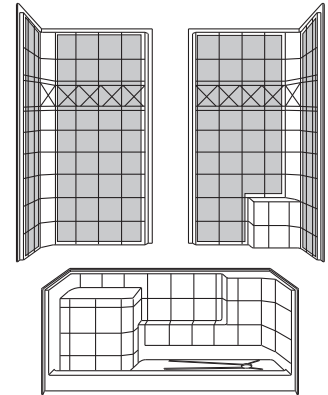

#### Product Features

- 60" x 33" x 77"
- 3-piece for remodeling
- 4" threshold
- Fully reinforced backing in walls
- Tile pattern easy to clean applied acrylic
- 1 molded soap ledge and foot ledge
- Textured slip-resistant floor
- Molded seat
- Left or Right drain location

#### Optional Accessories

- Decorative Bars
- Caulkless Drain
- Grab bars
- Shower Rod and Curtain
- Pressure Balance Valve with hand-held Shower and Slide bar

FRONT VIEW

THRESHOLD VIEW

SEAT SIZE

TOP VIEW