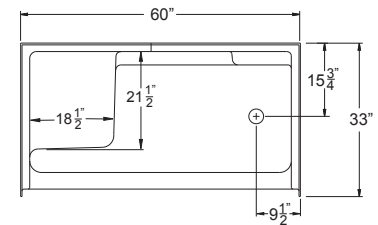

#### Optional Accessories

- Decorative Bars
- Caulkless Drain
- Grab bars
- Shower Rod and Curtain
- Pressure Balance Valve with hand-held Shower and Slide bar

FRONT VIEW

THRESHOLD VIEW

SEAT SIZE

TOP VIEW