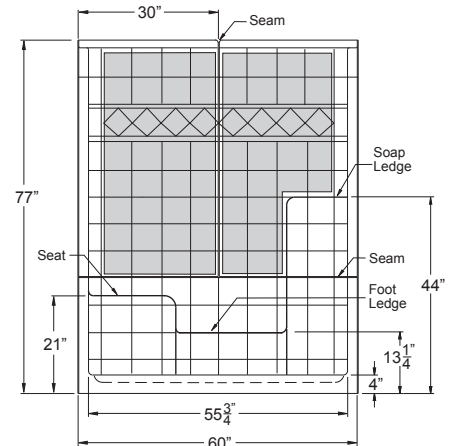

#### Product Features

- 60" x 33" x 77"
- 3-piece for remodeling
- 4" threshold
- Fully reinforced backing in walls
- Tile pattern easy to clean applied acrylic
- 1 molded soap ledge and foot ledge
- Textured slip-resistant floor
- Molded seat
- Left or Right drain location

#### Optional Accessories

- Decorative Bars
- Caulkless Drain
- Grab bars
- Shower Rod and Curtain
- Pressure Balance Valve with hand-held Shower and Slide bar

FRONT VIEW

THRESHOLD VIEW

SEAT SIZE

TOP VIEW