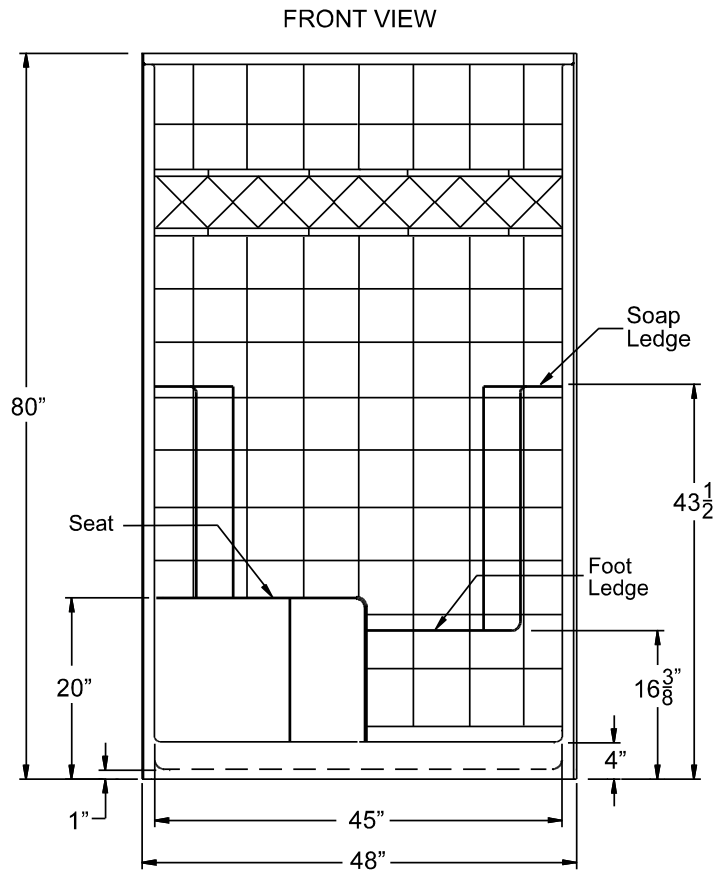

## Easy Step Shower APT3648SH4

48" x 37" x 80"

4" easy step threshold

1 piece unit.

Molded seat available in  
left or right,

Molded soap ledges  
and foot ledge.

Durable, luxurious and  
easy to clean fiberglass  
gelcoat or granite syle solid  
surface. 6" tile with diamond  
accents

# Easy Step Shower with Molded Seat

Submittal Information  
Custom submittal forms completed with each order

DUE TO THE NATURE OF THE MATERIALS INVOLVED, UNIT DIMENSIONS MAY VARY  $\pm 1/2$  INCH.

Job Name: