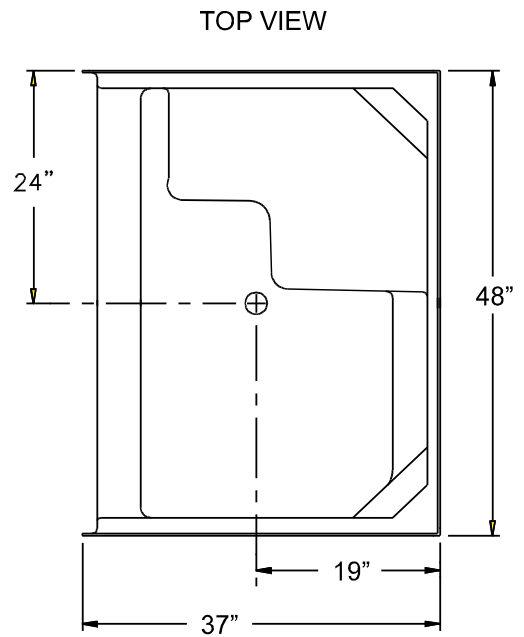

## Easy Step Shower APT3648SH4

48" x 37" x 80"

4" easy step threshold

1 piece unit.

Molded seat available in  
left or right,

Molded soap ledges  
and foot ledge.

Durable, luxurious and  
easy to clean fiberglass  
gelcoat or granite syle solid  
surface. 6" tile with diamond  
accents

# Easy Step Shower with Molded Seat

Submittal Information  
Custom submittal forms completed with each order

DUE TO THE NATURE OF THE MATERIALS INVOLVED, UNIT DIMENSIONS MAY VARY  $\pm 1/2$  INCH.

Job Name: